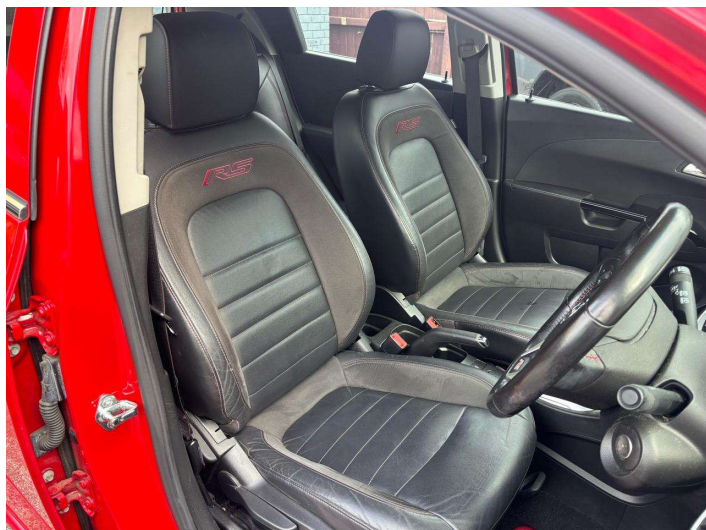

2016 Holden BARINA RS 1.4P/6AT/HA/4DR/5

Love this car?
Let's make it yours.
Apply today.

only
$0.00*

*Term subject to credit approval. Interest rate of 12.99%. Total repayments $222. Monthly contribution of $18.00. Cash price $12,999.

FRIENDLY COMPETITIVE FINANCE
FLEXIBLE DEPOSIT TERMS
YOUR TRADE CAN BE YOUR DEPOSIT

EVOLUTION MOTORS
Where Customers Become Friends™

mtf finance **PROVIDENT INSURANCE**