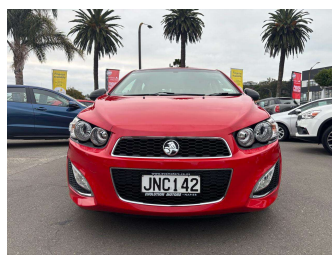

2016 Holden BARINA RS 1.4P/6AT/HA/4DR/5

FRIENDLY COMPETITIVE FINANCE
FLEXIBLE DEPOSIT TERMS
YOUR TRADE CAN BE YOUR DEPOSIT