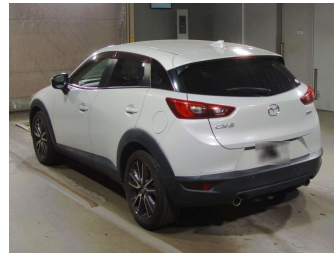

2018 Mazda CX-3 20S Proactive

Purchase Price **POA**
Includes GST, Registration & Licensing

Finance may be available on this vehicle. Ask one of our friendly staff for more information.

Gain peace of mind with Mechanical Breakdown Insurance. **Ask us how.**

Body Style
5 door, Hatchback

Odometer
74,181 km

Engine
2000 cc, Internal Combustion

Fuel Type
Petrol

Transmission
Automatic, Front Wheel

Wheels
18", Factory Alloys

VIN
-

Interior
Charcoal/Black, Leather