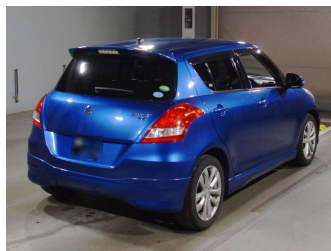

2015 Suzuki Swift RS

Purchase Price **POA**
Includes GST, Registration & Licensing

Finance may be available on this vehicle. Ask one of our friendly staff for more information.

Gain peace of mind with Mechanical Breakdown Insurance. **Ask us how.**

Body Style
5 door, Hatchback

Odometer
54,052 km

Engine
1200 cc, Internal Combustion

Fuel Type
Petrol

Transmission
Automatic, Front Wheel

Wheels
Factory Alloys

VIN
-

Interior
Charcoal/Black, Fabric

Safety
-

Reg No.
-

Ext Colour
Blue

History
-

Seats
5 seats, Fabric

CO2 Emissions
-

Energy Economy
-

Stock ID: 3966