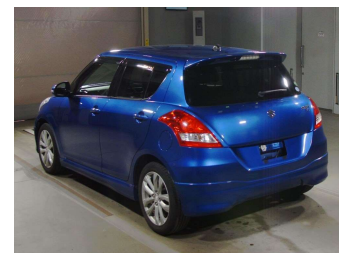

2015 Suzuki Swift RS

Purchase Price **POA**
Includes GST, Registration & Licensing

Finance may be available on this vehicle. Ask one of our friendly staff for more information.

Gain peace of mind with Mechanical Breakdown Insurance. **Ask us how.**

Body Style
5 door, Hatchback

Odometer
54,052 km

Engine
1200 cc, Internal Combustion

Fuel Type
Petrol

Transmission
Automatic, Front Wheel

Wheels
Factory Alloys

VIN
-

Interior
Charcoal/Black, Fabric